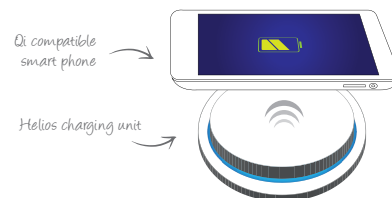

Leggett & Platt, world leaders in motion furniture innovation and technology.

How it works

Primary coils placed in a Helios surface transfers wireless power to secondary coils in the device to charge the product.