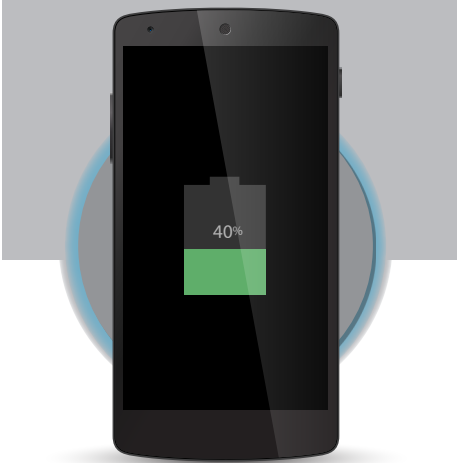

HELIOS®

SURFACE-MOUNT

Transforming ordinary surfaces into wireless charging points.

Helios® Surface-Mount chargers are so versatile, they can be embedded into almost any surface for an ultra-convenient charging experience.

Perfect accessory for case goods, and stationary or motion seating.

Helios® is an award-winning, wireless charging technology designed to meet the unique needs of the devices we use and the spaces in which we live, work, and play.

Helios offers cutting-edge wireless charging convenience, whether you are at home, at work, or in public areas, such as hotels, airports, and schools. Helios chargers support Qi, the world's leading wireless charging standard utilized by more than 50 million people across the globe.

Leggett & Platt, world leaders in motion furniture innovation and technology.

How it works

Primary coils placed in a Helios surface transfers wireless power to secondary coils in the device to charge the product.

Key Features & Benefits

- Create more organized spaces.
- Simplify product design.
- LED charging indicator.
- Reduce the risk of electric shock.
- Protect phones against power surges.
- Fits standard 60mm cord-management grommet hole.
- Patent-Pending Technology.

Install Helios into:

- Sofas
- Recliners
- Consoles
- Desks
- End tables
- Kitchen counters
- Night stands

Endless possibilities for home, work or public areas.

For further detailed product specifications, please visit us online... www.LeggettMotion-Intl.com

Wireless Partnership

Installation Options

Low-Profile

Flush-Mounted

Raised-Profile

Powered by 5v USB Plug

Customer Service:
Tel: 800-8573-561
Tel: 400-8873-561

Intl. Customer Service:
Tel: 86-(0)573-82282766
Fax: 86-(0)573-82280366